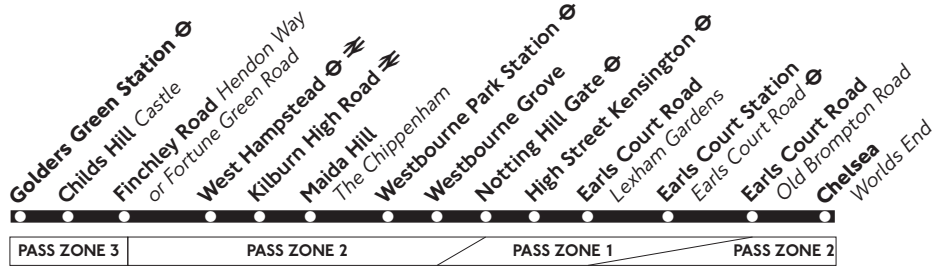

328

Golders Green - Kensington - Chelsea

Daily

Mondays to Fridays

Golders Green Station ⚡	---	---	---	---	---	0558	---	0613	---	0628	1920	2400	0010	0020	0030
Childs Hill Castle	---	---	---	---	---	0601	---	0616	---	0631	1924	0003	0013	0023	0033
West Hampstead Station ⚡	---	---	---	---	---	0607	---	0622	---	0637	<i>Then</i> 1934	<i>Then</i> 0009	0019	0029	0039
Kilburn High Road Station ⚡	---	---	---	---	---	0611	---	0626	---	0641	<i>about</i> 1941	<i>about</i> 0013	0023	0033	0043
Maida Hill The Chippenham	---	---	---	---	---	0615	---	0630	---	0645	<i>every</i> 1946	<i>every</i> 0017	0027	0037	0047
Westbourne Park Station ⚡	0510	0530	0550	0600	0610	0618	0625	0633	0640	0648	<i>6-8 minutes</i> 1950	<i>10</i> 0020	0030	0040	0050
Notting Hill Gate ⚡	0514	0534	0554	0604	0614	0622	0629	0637	0644	0652	<i>until</i> 1956	<i>mins</i> 0024	---	---	0054
High Street Kensington Station ⚡	0518	0538	0558	0608	0618	0626	0633	0641	0648	0656	2005	<i>until</i> 0028	---	---	0058
Earls Court Station ⚡	0523	0543	0603	0613	0623	0631	0638	0646	0653	0701	2012	0033	---	---	0103
Chelsea Worlds End	0526	0546	0606	0616	0626	0634	0641	0649	0656	0704	2019	0036	---	---	0106